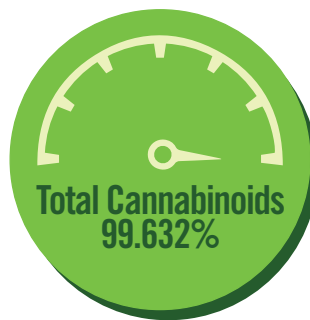

PRODUCT			DATE SAMPLED	LAB
CBD ISOLATE			03/04/20	
Cannabinoids	(%)	mg/g	Cannabinoids Profile	

Total THC	0.000	0.000
Total CBD	99.104	991.04
THCA	N/A	N/A
delta 9-THC	N/A	N/A
delta 8-THC	N/A	N/A
Exo-THC	N/A	N/A
THCV	N/A	N/A
THCVA	N/A	760.9
CBD	N/A	N/A
CBDA	N/A	N/A
CBDV	0.528	5.28
CBDVA	N/A	N/A
CBN	N/A	N/A
CBG	N/A	N/A
CBGA	N/A	N/A
CBC	N/A	N/A