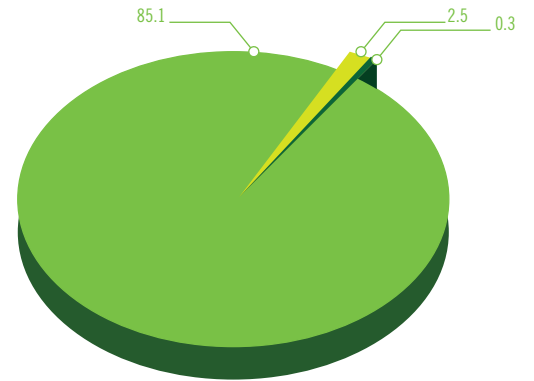

PRODUCT			DATE SAMPLED	LAB
CBD SHATTER			10/23/19	VerdaSure 
Cannabinoids	mg/g	result (%)	Cannabinoids Profile	

CBDA	851	85.1
CBD	24	2.4
CBN	0	0.0
THCA	34	3.4
delta 9-THC	3	0.3

	CBDA	85.1
	CBD	2.5
	THC	0.3